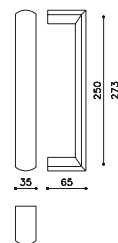

ottone/brass

CR Cromo lucido/Bright chrome

IS SuperInox satinato/  
SuperStainlessSteel satin

L150