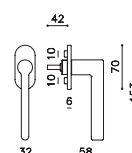

# Logo L

James e Marialaura Irvine

M198B

rosetta bassa/low rosette

C198

K198B

ottone/brass

CR cromo lucido/bright chrome

IS superinox satinato/superstainlesssteel satin

CO cromo satinato/satin chrome

DS superbronzo satinato/superbronze satin

NP nero opaco/matt black

US superantracite satinato/superanthracite satin

C198

K198B

K198P