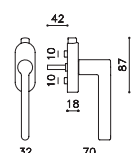

# Logo L

James e Marialaura Irvine

M198B

rosetta bassa/low rosette

C198

K198B

ottone/brass

CR cromo lucido/bright chrome

IS superinox satinato/superstainlesssteel satin

CO cromo satinato/satin chrome

DS superbronzo satinato/superbronze satin

NP nero opaco/matt black

US superantracite satinato/superanthracite satin

C198

K198B

K198P