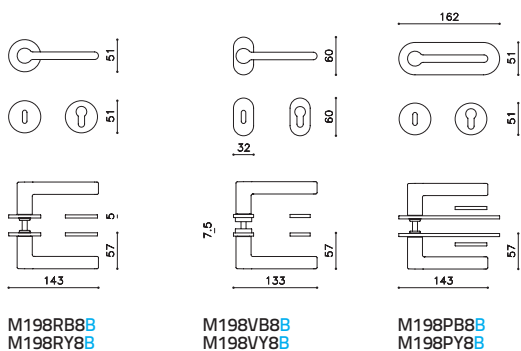

# Logo L

James e Marialaura Irvine

M198B

rosetta bassa/low rosette

C198

K198B

ottone/brass

CR cromo lucido/bright chrome

IS superinox satinato/superstainlesssteel satin

CO cromo satinato/satin chrome

DS superbronzo satinato/superbronze satin

NP nero opaco/matt black

US superantracite satinato/superanthracite satin

C198

K198B

K198P