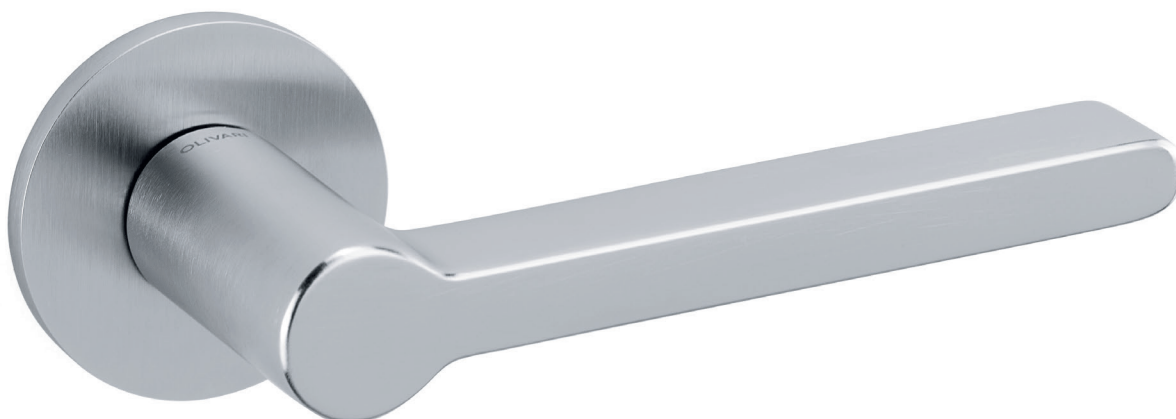

# Logo L

James e Marialaura Irvine

M198B

rosetta bassa/low rosette

C198

K198B

ottone/brass

CR cromo lucido/bright chrome

IS superinox satinato/superstainlesssteel satin

CO cromo satinato/satin chrome

DS superbronzo satinato/superbronze satin

NP nero opaco/matt black

US superantracite satinato/superanthracite satin

C198

K198B

K198P