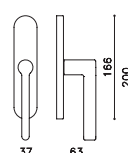

# Logo L

James e Marialaura Irvine

M198B

rosetta bassa/low rosette

C198

K198B

ottone/brass

CR cromo lucido/bright chrome

IS superinox satinato/superstainlesssteel satin

CO cromo satinato/satin chrome

DS superbronzo satinato/superbronze satin

NP nero opaco/matt black

US superantracite satinato/superanthracite satin

C198

K198B

K198P