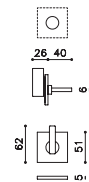

## ottone/brass

- CR Cromo lucido/Bright chrome
- CO Cromo satinato/Satin chrome
- NP Nero opaco/Matt black
- ZL SuperOro lucido/S.Gold bright
- TS SuperOro satinato/S.Gold satin
- NL SuperNichel lucido/S.Nickel bright
- NS SuperNichel satinato/S.Nickel satin
- IS SuperInox satinato/S.StainlessSteel satin
- RS SuperRame satinato/S.Copper satin
- DS SuperBronzo satinato/S.Bronze satin
- US SuperAntracite satinato/S.Anthracite satin