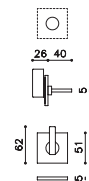

Space Q ADA Studio Olivari

BASSO/LOW

ottone/brass

- CR Cromo lucido/Bright chrome
- CO Cromo satinato/Satin chrome
- NP Nero opaco/Matt black
- ZL SuperOro lucido/S.Gold bright
- TS SuperOro satinato/S.Gold satin
- NL SuperNichel lucido/S.Nickel bright
- NS SuperNichel satinato/S.Nickel satin
- IS SuperInox satinato/S.StainlessSteel satin
- RS SuperRame satinato/S.Copper satin
- DS SuperBronzo satinato/S.Bronze satin
- US SuperAntracite satinato/S.Anthracite satin

I201RML6B

I201RML5B