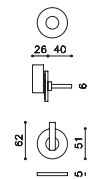

Space ADA Studio Olivari

BASSO/LOW

ottone/brass

- CR Cromo lucido/Bright chrome
- CO Cromo satinato/Satin chrome
- NP Nero opaco/Matt black
- ZL SuperOro lucido/S.Gold bright
- TS SuperOro satinato/S.Gold satin
- NL SuperNichel lucido/S.Nickel bright
- NS SuperNichel satinato/S.Nickel satin
- IS SuperInox satinato/S.StainlessSteel satin
- RS SuperRame satinato/S.Copper satin
- DS SuperBronzo satinato/S.Bronze satin
- US SuperAntracite satinato/S.Anthracite satin