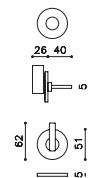

Space ADA Studio Olivari

BASSO/LOW

ottone/brass

- CR Cromo lucido/Bright chrome
- CO Cromo satinato/Satin chrome
- NP Nero opaco/Matt black
- ZL SuperOro lucido/S.Gold bright
- TS SuperOro satinato/S.Gold satin
- NL SuperNichel lucido/S.Nickel bright
- NS SuperNichel satinato/S.Nickel satin
- IS SuperInox satinato/S.StainlessSteel satin
- RS SuperRame satinato/S.Copper satin
- DS SuperBronzo satinato/S.Bronze satin
- US SuperAntracite satinato/S.Anthracite satin

I191RML6B

I191RML5B