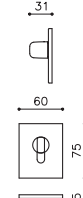

Mezzo chiavistello codolo corto Ø8
 Half latch short tang Ø8

1117BCLB

ottone/brass

CR Cromo lucido/Bright chrome
 CO Cromo satinato/Satin chrome
 NP Nero opaco/Mat black
 ZL SuperOro lucido/SuperGold bright
 TS SuperOro satinato/SuperGold satin
 NL SuperNichel lucido/SuperNickel bright
 NS SuperNichel satinato/SuperNickel satin
 IS SuperInox satinato/SuperStainlessSteel satin
 RS SuperRame satinato/SuperCopper satin
 DS SuperBronzo satinato/SuperBronze satin
 US SuperAntracite satinato/SuperAnthracite satin

Mezzo chiavistello codolo lungo Ø8
 Half latch long tang Ø8

1117BCCB

ottone/brass

CR Cromo lucido/Bright chrome
 CO Cromo satinato/Satin chrome
 NP Nero opaco/Mat black
 ZL SuperOro lucido/SuperGold bright
 TS SuperOro satinato/SuperGold satin
 NL SuperNichel lucido/SuperNickel bright
 NS SuperNichel satinato/SuperNickel satin
 IS SuperInox satinato/SuperStainlessSteel satin
 RS SuperRame satinato/SuperCopper satin
 DS SuperBronzo satinato/SuperBronze satin
 US SuperAntracite satinato/SuperAnthracite satin