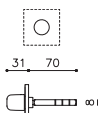

Mezzo chiavistello foro codolo Ø8
 Half latch tang hole Ø8

1117RLR8B

ottone/brass

CR Cromo lucido/Bright chrome
 CO Cromo satinato/Satin chrome
 NP Nero opaco/Mat black
 ZL SuperOro lucido/SuperGold bright
 TS SuperOro satinato/SuperGold satin
 NL SuperNichel lucido/SuperNickel bright
 NS SuperNichel satinato/SuperNickel satin
 IS SuperInox satinato/SuperStainlessSteel satin
 RS SuperRame satinato/SuperCopper satin
 DS SuperBronzo satinato/SuperBronze satin
 US SuperAntracite satinato/SuperAnthracite satin