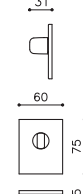

Mezzo chiavistello codolo lungo Ø8
 Half latch long tang Ø8

1117RCCB

ottone/brass

CR Cromo lucido/Bright chrome
 CO Cromo satinato/Satin chrome
 NP Nero opaco/Mat black
 ZL SuperOro lucido/SuperGold bright
 TS SuperOro satinato/SuperGold satin
 NL SuperNichel lucido/SuperNickel bright
 NS SuperNichel satinato/SuperNickel satin
 IS SuperInox satinato/SuperStainlessSteel satin
 RS SuperRame satinato/SuperCopper satin
 DS SuperBronzo satinato/SuperBronze satin
 US SuperAntracite satinato/SuperAnthracite satin

Mezzo chiavistello codolo corto Ø8
 Half latch short tang Ø8

1117BCLB

ottone/brass

CR Cromo lucido/Bright chrome
 CO Cromo satinato/Satin chrome
 NP Nero opaco/Mat black
 ZL SuperOro lucido/SuperGold bright
 TS SuperOro satinato/SuperGold satin
 NL SuperNichel lucido/SuperNickel bright
 NS SuperNichel satinato/SuperNickel satin
 IS SuperInox satinato/SuperStainlessSteel satin
 RS SuperRame satinato/SuperCopper satin
 DS SuperBronzo satinato/SuperBronze satin
 US SuperAntracite satinato/SuperAnthracite satin