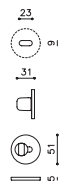

Verona V Studio Oliavri

I106RLSB

ottone/brass

CR Cromo lucido/Bright chrome

CO Cromo satinato/Satin chrome

NP Nero opaco/Matt black

ZL SuperOro lucido/SuperGold bright

TS SuperOro satinato/SuperGold satin

NL SuperNichel lucido/SuperNickel bright

NS SuperNichel satinato/SuperNickel satin

IS SuperInox satinato/
SuperStainlessSteel satin

RS SuperRame satinato/
SuperCopper satin

DS SuperBronzo satinato/
SuperBronze satin

US SuperAntracite satinato/
SuperAnthracite satin