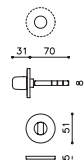

I106RLR8B

ottone/brass

CR Cromo lucido/Bright chrome

CO Cromo satinato/Satin chrome

NP Nero opaco/Matt black

ZL SuperOro lucido/SuperGold bright

TS SuperOro satinato/SuperGold satin

NL SuperNichel lucido/SuperNickel bright

NS SuperNichel satinato/SuperNickel satin

IS SuperInox satinato/
SuperStainlessSteel satin

RS SuperRame satinato/
SuperCopper satin

DS SuperBronzo satinato/
SuperBronze satin

US SuperAntracite satinato/
SuperAnthracite satin