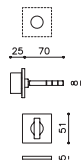

I202RLR8B

ottone/brass

CR Cromo lucido/Bright chrome

CO Cromo satinato/Satin chrome

NP Nero opaco/Matt black

ZL SuperOro lucido/SuperGold bright

TS SuperOro satinato/SuperGold satin

NL SuperNichel lucido/SuperNickel bright

NS SuperNichel satinato/SuperNickel satin

IS SuperInox satinato/
SuperStainlessSteel satin

RS SuperRame satinato/
SuperCopper satin

DS SuperBronzo satinato/
SuperBronze satin

US SuperAntracite satinato/
SuperAnthracite satin