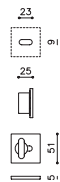

Link Q Piero Lissoni

I209RCCB

I209RCLB

I209RLSB

I209RLR8B

ottone/brass

CR Cromo lucido/Bright chrome

CO Cromo satinato/Satin chrome

NP Nero opaco/Matt black

ZL SuperOro lucido/SuperGold bright

TS SuperOro satinato/SuperGold satin

NL SuperNichel lucido/SuperNickel bright

NS SuperNichel satinato/SuperNickel satin

IS SuperInox satinato/
SuperStainlessSteel satin