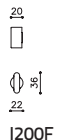

Link Piero Lissoni

ottone/brass

CR Cromo lucido/Bright chrome

CO Cromo satinato/Satin chrome

ZL SuperOro lucido/SuperGold bright

TS SuperOro satinato/SuperGold satin

NL SuperNichel lucido/SuperNickel bright