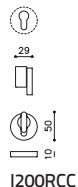

Link Piero Lissoni

ottone/brass

CR Cromo lucido/Bright chrome

CO Cromo satinato/Satin chrome

ZL SuperOro lucido/SuperGold bright

TS SuperOro satinato/SuperGold satin

NL SuperNichel lucido/SuperNickel bright

NS SuperNichel satinato/SuperNickel satin

IS SuperInox satinato/
SuperStainlessSteel satin

RS SuperRame satinato/
SuperCopper satin

DS SuperBronzo satinato/
SuperBronze satin

US SuperAntracite satinato/
SuperAnthracite satin