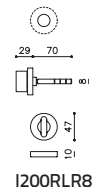

Link Piero Lissoni

ottone/brass

CR Cromo lucido/Bright chrome

CO Cromo satinato/Satin chrome

ZL SuperOro lucido/SuperGold bright

TS SuperOro satinato/SuperGold satin

NL SuperNichel lucido/SuperNickel bright