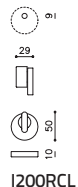

Link Piero Lissoni

ottone/brass

CR Cromo lucido/Bright chrome

CO Cromo satinato/Satin chrome

ZL SuperOro lucido/SuperGold bright

TS SuperOro satinato/SuperGold satin

NL SuperNichel lucido/SuperNickel bright