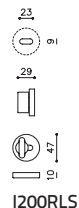

Link Piero Lissoni

ottone/brass

CR Cromo lucido/Bright chrome

CO Cromo satinato/Satin chrome

ZL SuperOro lucido/SuperGold bright

TS SuperOro satinato/SuperGold satin

NL SuperNichel lucido/SuperNickel bright