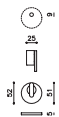

Link Piero Lissoni

I200RCCB

I200RCLB

I200RLSB

I200RLR8B

ottone/brass

CR Cromo lucido/Bright chrome

CO Cromo satinato/Satin chrome

NP Nero opaco/Matt black

ZL SuperOro lucido/SuperGold bright

TS SuperOro satinato/SuperGold satin

NL SuperNichel lucido/SuperNickel bright

NS SuperNichel satinato/SuperNickel satin

IS SuperInox satinato/
SuperStainlessSteel satin