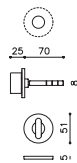

I200RLR8B

ottone/brass

CR Cromo lucido/Bright chrome

CO Cromo satinato/Satin chrome

NP Nero opaco/Matt black

ZL SuperOro lucido/SuperGold bright

TS SuperOro satinato/SuperGold satin

NL SuperNichel lucido/SuperNickel bright

NS SuperNichel satinato/SuperNickel satin

IS SuperInox satinato/
SuperStainlessSteel satin

RS SuperRame satinato/
SuperCopper satin

DS SuperBronzo satinato/
SuperBronze satin

US SuperAntracite satinato/
SuperAnthracite satin