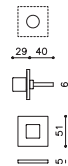

ottone/brass

CR Cromo lucido/Bright chrome

CO Cromo satinato/Satin chrome

ZL SuperOro lucido/S.Gold bright

NL SuperNichel lucido/S.Nickel bright

NS SuperNichel satinato/S.Nickel satin

IS SuperInox satinato/S.StainlessSteel satin

RS SuperRame satinato/S.Copper satin

DS SuperBronzo satinato/S.Bronze satin

US SuperAntracite satinato/S.Anthracite satin

I136RML6B