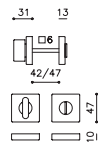

ottone/brass

CR Cromo lucido/Bright chrome

CO Cromo satinato/Satin chrome

ZL SuperOro lucido/S.Gold bright

NL SuperNichel lucido/S.Nickel bright

NS SuperNichel satinato/S.Nickel satin

IS SuperInox satinato/S.StainlessSteel satin

RS SuperRame satinato/S.Copper satin

DS SuperBronzo satinato/S.Bronze satin

US SuperAntracite satinato/S.Anthracite satin

H209V6