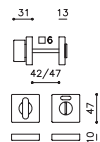

Link Q Piero Lissoni

ottone/brass

CR Cromo lucido/Bright chrome

CO Cromo satinato/Satin chrome

ZL SuperOro lucido/S.Gold bright

NL SuperNichel lucido/S.Nickel bright

NS SuperNichel satinato/S.Nickel satin

IS SuperInox satinato/S.StainlessSteel satin

RS SuperRame satinato/S.Copper satin

DS SuperBronzo satinato/S.Bronze satin

US SuperAntracite satinato/S.Anthracite satin

H209V6

H209VF6