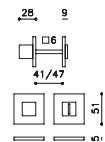

ottone/brass

CR Cromo lucido/Bright chrome

CO Cromo satinato/Satin chrome

ZL SuperOro lucido/S.Gold bright

NL SuperNichel lucido/S.Nickel bright

NS SuperNichel satinato/S.Nickel satin

IS SuperInox satinato/S.StainlessSteel satin

RS SuperRame satinato/S.Copper satin

DS SuperBronzo satinato/S.Bronze satin

US SuperAntracite satinato/S.Anthracite satin

H136V6B