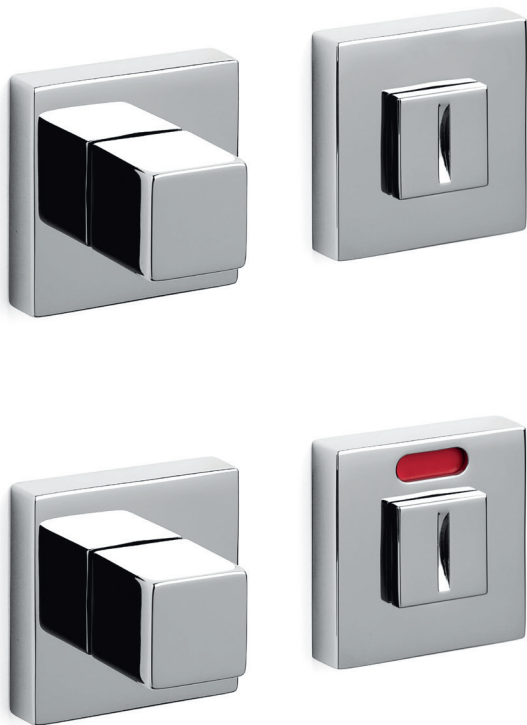

Cubo Studio Olivari

ottone/brass

- CR Cromo lucido/Bright chrome
- CO Cromo satinato/Satin chrome
- ZL SuperOro lucido/SuperGold bright
- NL SuperNichel lucido/SuperNickel bright
- NS SuperNichel satinato/SuperNickel satin
- IS SuperInox satinato/
SuperStainlessSteel satin
- RS SuperRame satinato/
SuperCopper satin
- DS SuperBronzo satinato/
SuperBronze satin
- US SuperAntracite satinato/
SuperAnthracite satin