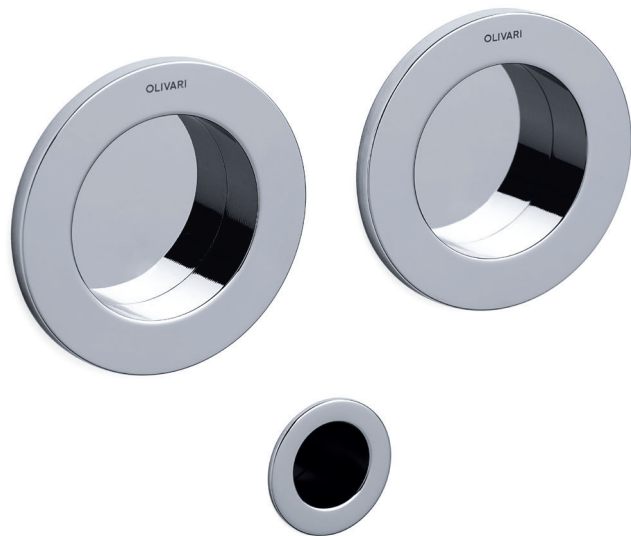

## ottone/brass

- CR Cromo lucido / Bright chrome
- CA Cromo lucido-satinato / Chrome bright-satin
- CO Cromo satinato / Satin chrome
- NP Nero opaco / Matt black
- ZL SuperOro lucido / SuperGold bright
- ZT SuperOro lucido-satinato / SuperGold bright-satin
- TS SuperOro satinato / SuperGold satin
- NL SuperNichel lucido / SuperNickel bright
- NS SuperNichel satinato / SuperNickel satin
- IS SuperInox satinato / SuperStainlessSteel satin
- RS SuperRame satinato / SuperCopper satin
- DS SuperBronzo satinato / SuperBronze satin
- US SuperAntracite satinato / SuperAnthracite satin

D134

**OLIVARI** 