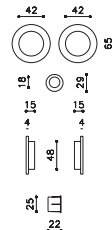

## ottone/brass

- CR Cromo lucido / Bright chrome
- CA Cromo lucido-satinato / Chrome bright-satin
- CO Cromo satinato / Satin chrome
- NP Nero opaco / Matt black
- ZL SuperOro lucido / SuperGold bright
- ZT SuperOro lucido-satinato / SuperGold bright-satin
- TS SuperOro satinato / SuperGold satin
- NL SuperNichel lucido / SuperNickel bright
- NS SuperNichel satinato / SuperNickel satin
- IS SuperInox satinato / SuperStainlessSteel satin
- RS SuperRame satinato / SuperCopper satin
- DS SuperBronzo satinato / SuperBronze satin
- US SuperAntracite satinato / SuperAnthracite satin