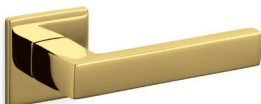

## ottone/brass

CR cromo lucido/bright chrome

NS supernichel satinato/supernickel satin

CO cromo satinato/satin chrome

IS superinox sat./superstainlesssteel satin

NP nero opaco/matt black

RS superrame satinato/supercopper satin

ZL superoro lucido/supergold bright

DS superbronzo satinato/superbronze satin

TS superoro satinato/supergold satin

US superantracite sat./superanthracite satin

NL supernichel lucido/supernickel bright

M203RB8B  
M203RY8B