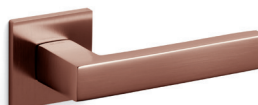

# Planet Q bassa

Luca Casini 2010

M203B

rosetta bassa/low rosette

C203

K203B

## ottone/brass

CR cromo lucido/bright chrome

NS supernichel satinato/supernickel satin

CO cromo satinato/satin chrome

IS superinox sat./superstainlesssteel satin

NP nero opaco/matt black

RS superrame satinato/supercopper satin

ZL superoro lucido/supergold bright

DS superbronzo satinato/superbronze satin

TS superoro satinato/supergold satin

US superantracite sat./superanthracite satin

NL supernichel lucido/supernickel bright

M203RB8B  
M203RY8B