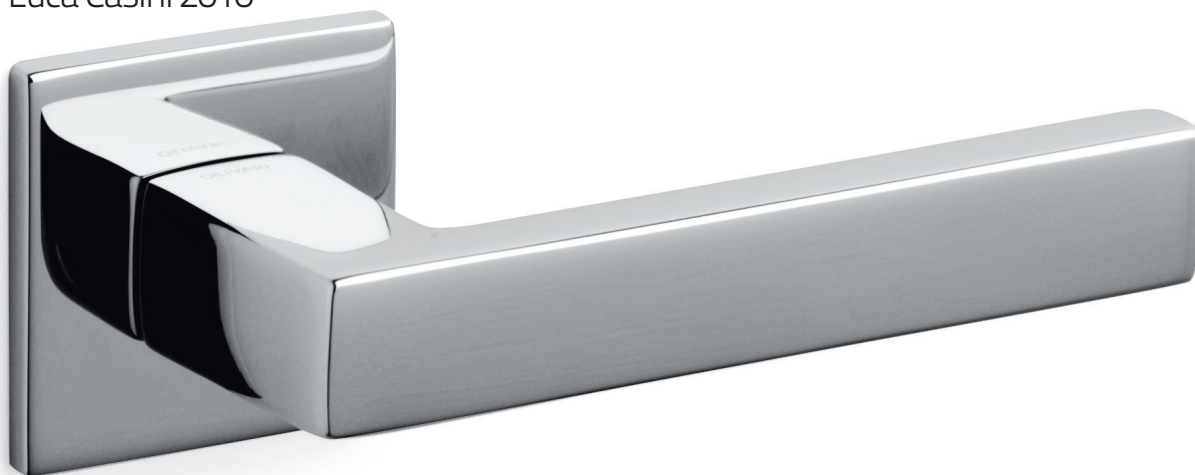

# Planet Q bassa

Luca Casini 2010

M203B

rosetta bassa/low rosette

C203

K203B

## ottone/brass

CR cromo lucido/bright chrome

NS supernichel satinato/supernickel satin

CO cromo satinato/satin chrome

IS superinox sat./superstainlesssteel satin

NP nero opaco/matt black

RS superrame satinato/supercopper satin

ZL superoro lucido/supergold bright

DS superbronzo satinato/superbronze satin

TS superoro satinato/supergold satin

US superantracite sat./superanthracite satin

NL supernichel lucido/supernickel bright

M203RB8B  
M203RY8B