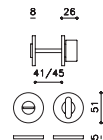

ottone/brass

CR Cromo lucido/Bright chrome

CO Cromo satinato/Satin chrome

ZL SuperOro lucido/SuperGold bright

NL SuperNichel lucido/SuperNickel bright

NS SuperNichel satinato/SuperNickel satin

IS SuperInox satinato/
SuperStainlessSteel satin

RS SuperRame satinato/
SuperCopper satin

DS SuperBronzo satinato/
SuperBronze satin

US SuperAntracite satinato/
SuperAnthracite satin

H200V6B