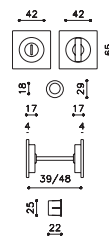

D127

ottone/brass

- CR Cromo lucido / Bright chrome
- CO Cromo satinato / Satin chrome
- CA Cromo lucido-satinato / Chrome bright-satin
- ZL SuperOro lucido / SuperGold bright
- NL SuperNichel lucido / SuperNickel bright
- NS SuperNichel satinato / SuperNickel satin
- IS SuperInox satinato / SuperStainlessSteel satin
- RS SuperRame satinato / SuperCopper satin
- DS SuperBronzo satinato / SuperBronze satin
- US SuperAntracite satinato / SuperAnthracite satin