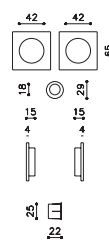

ottone/brass

- CR Cromo lucido / Bright chrome
- CO Cromo satinato / Satin chrome
- CA Cromo lucido-satinato / Chrome bright-satin
- ZL SuperOro lucido / SuperGold bright
- NL SuperNichel lucido / SuperNickel bright
- NS SuperNichel satinato / SuperNickel satin
- IS SuperInox satinato / SuperStainlessSteel satin
- RS SuperRame satinato / SuperCopper satin
- DS SuperBronzo satinato / SuperBronze satin
- US SuperAntracite satinato / SuperAnthracite satin

D129