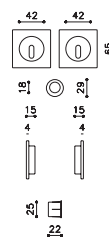

ottone/brass

- CR Cromo lucido / Bright chrome
- CO Cromo satinato / Satin chrome
- CA Cromo lucido-satinato / Chrome bright-satin
- ZL SuperOro lucido / SuperGold bright
- NL SuperNichel lucido / SuperNickel bright
- NS SuperNichel satinato / SuperNickel satin
- IS SuperInox satinato / SuperStainlessSteel satin
- RS SuperRame satinato / SuperCopper satin
- DS SuperBronzo satinato / SuperBronze satin
- US SuperAntracite satinato / SuperAnthracite satin