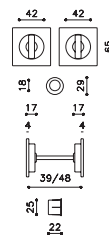

D127

ottone/brass

- CR Cromo lucido / Bright chrome
- CO Cromo satinato / Satin chrome
- CA Cromo lucido-satinato / Chrome bright-satin
- ZL SuperOro lucido / SuperGold bright
- NL SuperNichel lucido / SuperNickel bright
- NS SuperNichel satinato / SuperNickel satin
- IS SuperInox satinato / SuperStainlessSteel satin
- RS SuperRame satinato / SuperCopper satin
- DS SuperBronzo satinato / SuperBronze satin
- US SuperAntracite satinato / SuperAnthracite satin