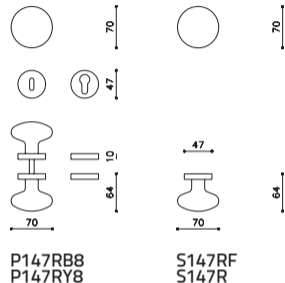

ottone/brass

CR Cromo lucido/Bright chrome

CO Cromo satinato/Satin chrome

ZL SuperOro lucido/SuperGold bright

TS SuperOro satinato/SuperGold satin

NL SuperNichel lucido/
SuperNickel bright

IS SuperInox satinato/
SuperStainlessSteel satin

RS SuperRame satinato/
SuperCopper satin

DS SuperBronzo satinato/
SuperBronze satin

US SuperAntracite satinato/
SuperAnthracite satin