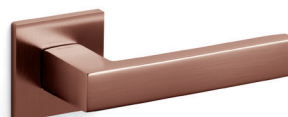

Planet Q bassa

Luca Casini 2010

M203B

rosetta bassa/low rosette

C203

K203B

ottone/brass

CR cromo lucido/bright chrome

NS super nichel satinato/supernickel satin

CO cromo satinato/satin chrome

IS superinox sat./superstainlesssteel satin

ZL superoro lucido/supergold bright

RS superrame satinato/supercopper satin

TS superoro satinato/supergold satin

DS superbronzo satinato/superbronze satin

NL super nichel lucido/supernickel bright

US superantracite sat./superanthracite satin

M203RB8B
M203RY8B

M203RSB8B

M203VB8B
M203VY8B

M203VSB8B

C203