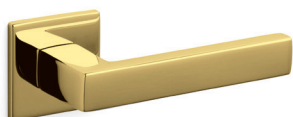

Planet Q bassa

Luca Casini 2010

M203B

rosetta bassa/low rosette

C203

K203B

ottone/brass

CR cromo lucido/bright chrome

NS super nichel satinato/supernickel satin

CO cromo satinato/satin chrome

IS superinox sat./superstainlesssteel satin

ZL superoro lucido/supergold bright

RS superrame satinato/supercopper satin

TS superoro satinato/supergold satin

DS superbronzo satinato/superbronze satin

NL super nichel lucido/supernickel bright

US superantracite sat./superanthracite satin

M203RB8B
M203RY8B

M203RSB8B

M203VB8B
M203VY8B

M203VSB8B

C203