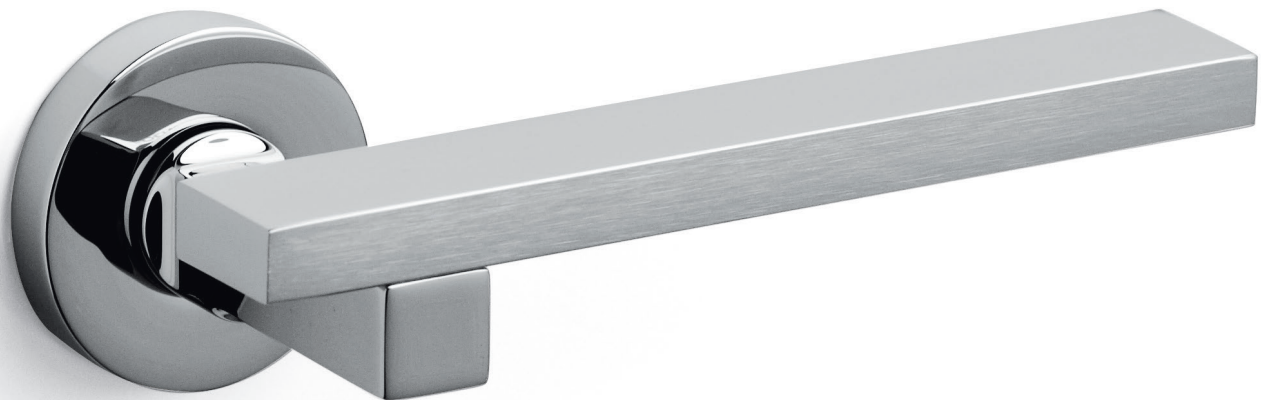

# Space

Alessandro Mendini 2004

M193

C192

K192

ottone/brass

CA cromo lucido-satinato/  
chrome bright-satin

IS superinox sat./superstainlesssteel satin

CO cromo satinato/satin chrome

M193RB8  
M193RY8

M193RSB8

M193VB8  
M193VY8

M193VSB8

C192

K192

K192P