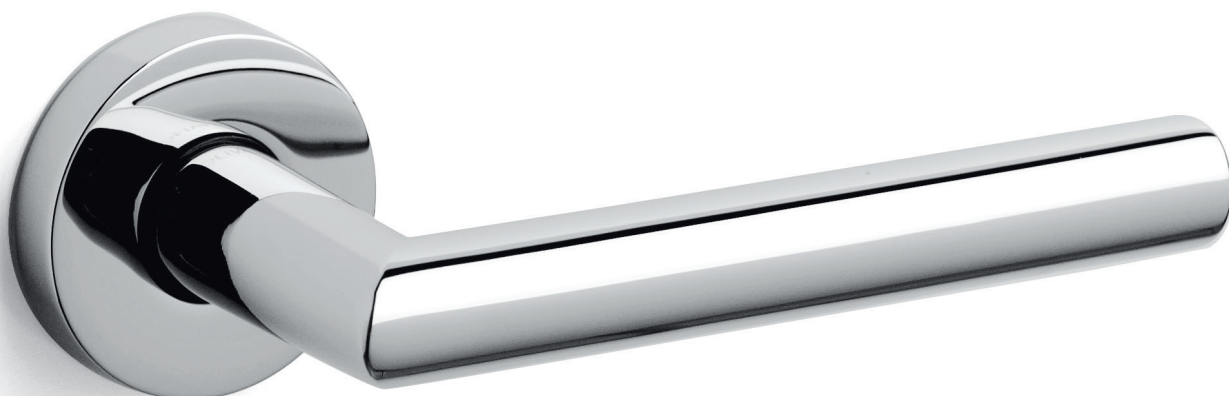

Serenella

Studio Olivari 2009

M130

C128

K130

ottone/brass

CR cromo lucido/bright chrome

IS superinox sat./superstainlesssteel satin

CO cromo satinato/satin chrome

US superantracite satinato/superanthracite satin