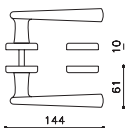

M173RB8
M173RY8