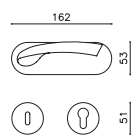

M173VB8
M173VY8