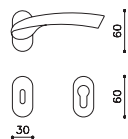

M173VB8
M173VY8