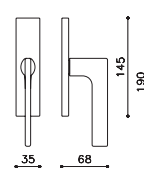

Lotus Q

Javier Lopez 2014

M241B

rosetta bassa/low rosette

C241

K241B

ottone/brass

CR cromo lucido/bright chrome

IS superinox sat./superstainlesssteel satin

CO cromo satinato/satin chrome

RS superrame satinato/supercopper satin

TS superoro satinato/supergold satin

DS superbronzo satinato/superbronze satin

NL supernichel satinato/supernickel satin

US superantracite sat./superanthracite satin

NS supernichel satinato/supernickel satin

C241

K241B

K241P

M241RB8B
M241RY8B

M241RSB8B

M241VB8B
M241VY8B

M241VSB8B