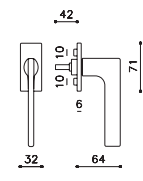

Lotus Q

Javier Lopez 2014

M241B

rosetta bassa/low rosette

C241

K241B

ottone/brass

CR cromo lucido/bright chrome

IS superinox sat./superstainlesssteel satin

CO cromo satinato/satin chrome

RS superrame satinato/supercopper satin

TS superoro satinato/supergold satin

DS superbronzo satinato/superbronze satin

NL supernichel satinato/supernickel satin

US superantracite sat./superanthracite satin

NS supernichel satinato/supernickel satin

C241

K241B

K241P

M241RB8B
M241RY8B

M241RSB8B

M241VB8B
M241VY8B

M241VSB8B