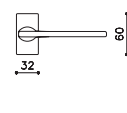

Lotus Q

Javier Lopez 2014

M241B

rosetta bassa/low rosette

C241

K241B

ottone/brass

CR cromo lucido/bright chrome

IS superinox sat./superstainlesssteel satin

CO cromo satinato/satin chrome

RS superrame satinato/supercopper satin

TS superoro satinato/supergold satin

DS superbronzo satinato/superbronze satin

NL supernichel satinato/supernickel satin

US superantracite sat./superanthracite satin

NS supernichel satinato/supernickel satin

C241

K241B

K241P

M241RB8B
M241RY8B

M241RSB8B

M241VB8B
M241VY8B

M241VSB8B