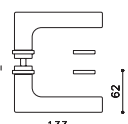

Lotus Q

Javier Lopez 2014

M241B

rosetta bassa/low rosette

C241

K241B

ottone/brass

CR cromo lucido/bright chrome

IS superinox sat./superstainlesssteel satin

CO cromo satinato/satin chrome

RS superrame satinato/supercopper satin

TS superoro satinato/supergold satin

DS superbronzo satinato/superbronze satin

NL supernichel satinato/supernickel satin

US superantracite sat./superanthracite satin

NS supernichel satinato/supernickel satin

C241

K241B

K241P

M241RB8B
M241RY8B

M241RSB8B

M241VB8B
M241VY8B

M241VSB8B