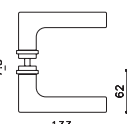

Lotus Q

Javier Lopez 2014

M241B

rosetta bassa/low rosette

C241

K241B

ottone/brass

CR cromo lucido/bright chrome

IS superinox sat./superstainlesssteel satin

CO cromo satinato/satin chrome

RS superrame satinato/supercopper satin

TS superoro satinato/supergold satin

DS superbronzo satinato/superbronze satin

NL supernichel satinato/supernickel satin

US superantracite sat./superanthracite satin

NS supernichel satinato/supernickel satin

C241

K241B

K241P

M241RB8B
M241RY8B

M241RSB8B

M241VB8B
M241VY8B

M241VSB8B