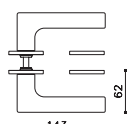

Lotus Q

Javier Lopez 2014

M241B

rosetta bassa/low rosette

C241

K241B

ottone/brass

CR cromo lucido/bright chrome

IS superinox sat./superstainlesssteel satin

CO cromo satinato/satin chrome

RS superrame satinato/supercopper satin

TS superoro satinato/supergold satin

DS superbronzo satinato/superbronze satin

NL supernichel satinato/supernickel satin

US superantracite sat./superanthracite satin

NS supernichel satinato/supernickel satin

C241

K241B

K241P

M241RB8B
M241RY8B

M241RSB8B

M241VB8B
M241VY8B

M241VSB8B