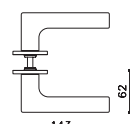

Lotus Q

Javier Lopez 2014

M241B

rosetta bassa/low rosette

C241

K241B

ottone/brass

CR cromo lucido/bright chrome

IS superinox sat./superstainlesssteel satin

CO cromo satinato/satin chrome

RS superrame satinato/supercopper satin

TS superoro satinato/supergold satin

DS superbronzo satinato/superbronze satin

NL supernichel satinato/supernickel satin

US superantracite sat./superanthracite satin

NS supernichel satinato/supernickel satin

C241

K241B

K241P

M241RB8B
M241RY8B

M241RSB8B

M241VB8B
M241VY8B

M241VSB8B