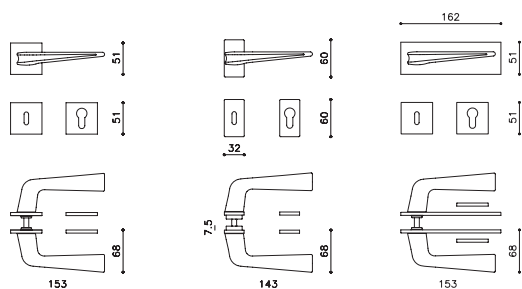

M248RB8B
M248RY8B

M248VB8B
M248VY8B

M248PB8B
M248PY8B

C248

K248B

K248P