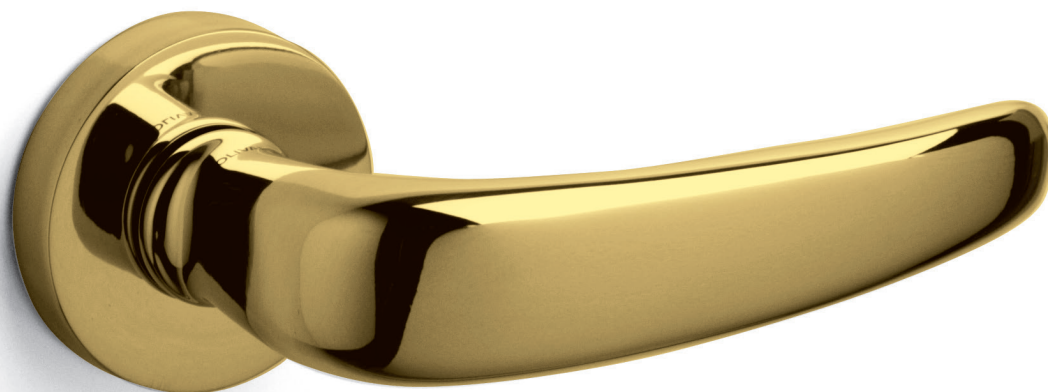

Bolzano

Studio Olivari 1950

M103

C103

K103

ottone/brass

CO cromo satinato/satin chrome

ZL superoro lucido/supergold bright