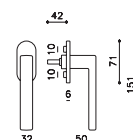

M195RSB8B

M195RB8B
M195RY8B

M195VSB8B

M195VB8B
M195VY8B

C195

K195B

K195P