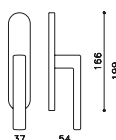

M195RSB8B

M195RB8B
M195RY8B

M195VSB8B

M195VB8B
M195VY8B

C195

K195B

K195P