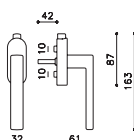

M195RSB8B

M195RB8B
M195RY8B

M195VSB8B

M195VB8B
M195VY8B

C195

K195B

K195P