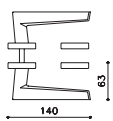

M234RB8
M234RY8