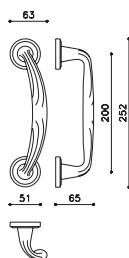

# Maniglioni

Icaro

Paolo Portoghesi

ottone/brass

ZL superoro lucido/supergold bright

L168A