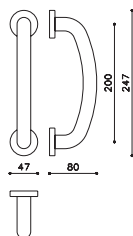

Maniglioni

Edison

Sergio Mazza, Giuliana Gramigna

ottone/brass

- ZL superoro lucido/supergold bright
- CO cromato opaco/mat chrome
- IS superinox satinato/
superstainlesssteel satin

L146R