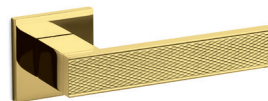

Diana Barley

Studio Olivari 2016

M1DBB

rosetta bassa/low rosette

C1DB

K1DBB

ottone/brass

CR cromato/chrome

ZL superoro lucido/supergold bright