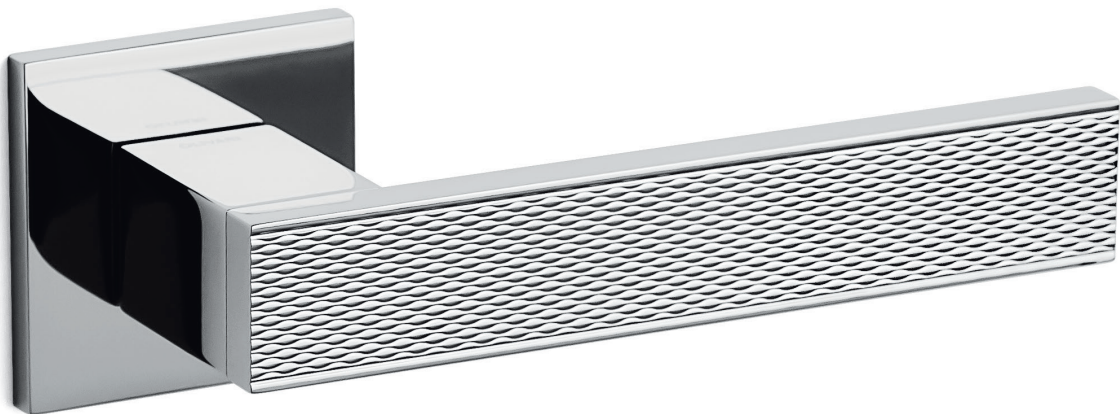

Diana Barley

Studio Olivari 2016

M1DBB

rosetta bassa/low rosette

C1DB

K1DBB

ottone/brass

CR cromato/chrome

ZL superoro lucido/supergold bright