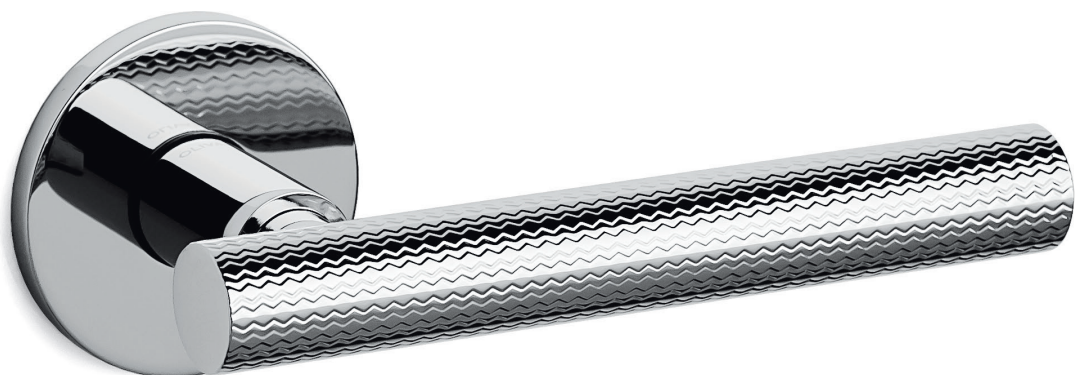

Atena Rank

Studio Olivari 2016

M1ARB

rosetta bassa/low rosette

C1AR

K1ARB

ottone/brass

CR cromato/chrome

ZL superoro lucido/supergold bright