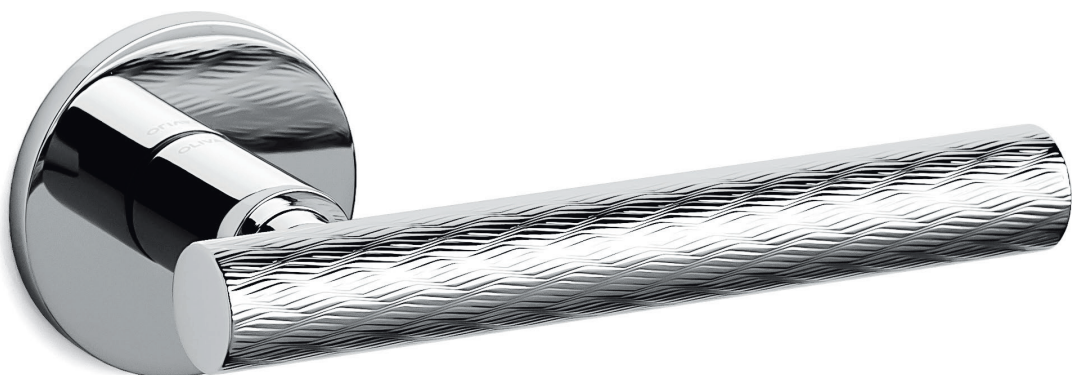

# Atena Panier

Studio Olivari 2016

M1APB

rosetta bassa/low rosette

C1AP

K1APB

ottone/brass

CR cromato/chrome

ZL superoro lucido/supergold bright